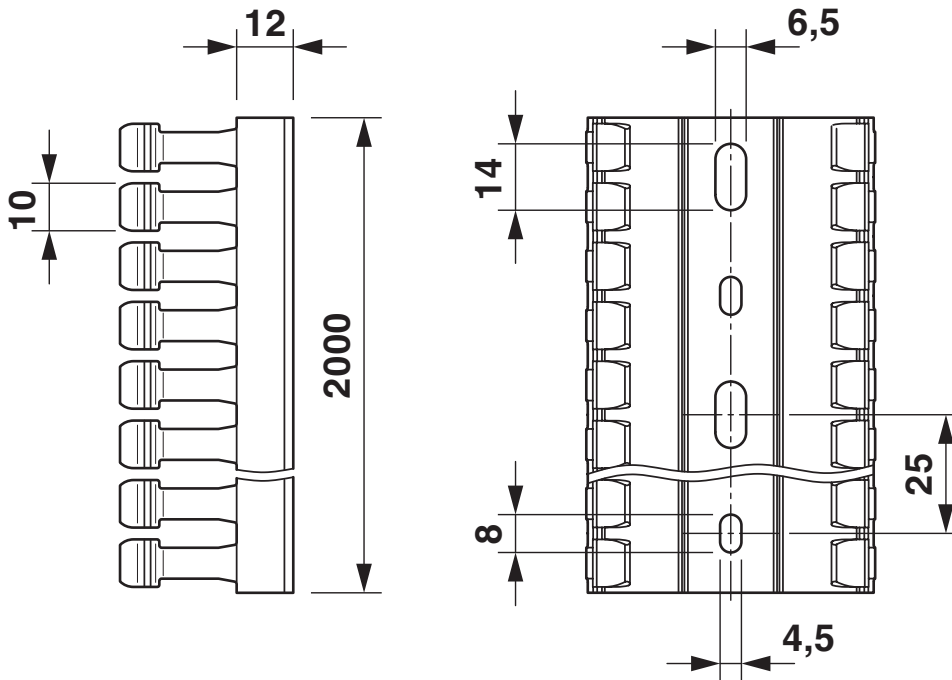

CD 60X60 - Cable duct

3240193

<https://www.phoenixcontact.com/us/products/3240193>

Drawings

Dimensional drawing

Base perforation according to DIN EN 50085